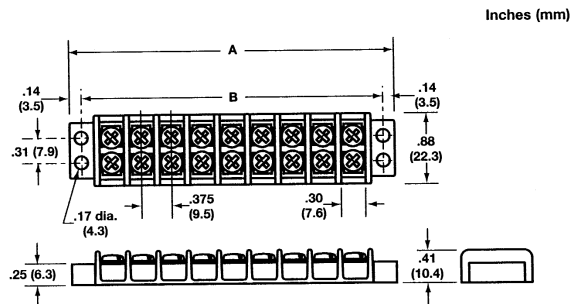

TERMINAL BLOCKS & BARRIER STRIPS

20 Amp Dual Row Terminal Blocks

Specifications:

Rating: UL 20A @250V
 CSA 20A @150V
 Center Spacing: 3/8" (.375)
 Wire Size: #14-22 AWG Copper
 Screw Size: #6 Combo Head
 Distance Between Barriers: .30"
 Material: UL Rated 94VO Thermoplastic
 Operating Temperature: 130°C (260°F) Max.
 -40°C (-40°F) Min.
 Breakdown Voltage: 3600V RMS

| Part Number | No. Poles | "A" dim. | "B" dim. |
|-------------|-----------|----------|----------|
| 13-1402 | 2 | 1.40" | 1.12" |
| 13-1403 | 3 | 1.78" | 1.50" |
| 13-1404 | 4 | 2.16" | 1.88" |
| 13-1405 | 5 | 2.53" | 2.25" |
| 13-1406 | 6 | 2.90" | 2.62" |
| 13-1407 | 7 | 3.28" | 3.00" |
| 13-1408 | 8 | 3.66" | 3.38" |
| 13-1409 | 9 | 4.03" | 3.75" |

| Part Number | No. Poles | "A" dim. | "B" dim. |
|-------------|-----------|----------|----------|
| 13-1410 | 10 | 4.40" | 4.12" |
| 13-1412 | 12 | 5.16" | 4.88" |
| 13-1414 | 14 | 5.90" | 5.62" |
| 13-1416 | 16 | 6.66" | 6.38" |
| 13-1418 | 18 | 7.40" | 7.12" |
| 13-1420 | 20 | 8.16" | 7.88" |
| 13-1422 | 22 | 8.90" | 8.62" |

Heavy Duty 20 Amp Dual Row Terminal Blocks

Specifications:

Rating: UL 20A @300V
 CSA 20A @300V
 Center Spacing: 7/16" (.437)
 Wire Size: #12-22 AWG Copper
 Screw Size: #6 Combo Head
 Distance Between Barriers: .353"
 Material: UL Rated 94VO Thermoplastic
 Operating Temperature: 130°C (260°F) Max.
 -40°C (-40°F) Min.
 Breakdown Voltage: 4800V RMS