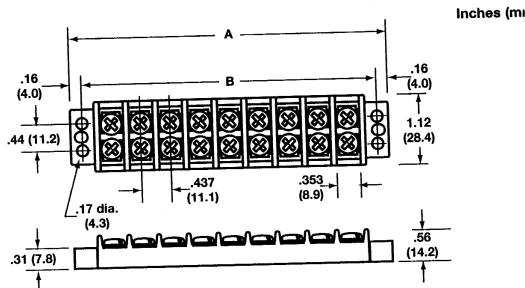

TERMINAL BLOCKS & BARRIER STRIPS

20 Amp Dual Row Terminal Blocks

Specifications:

Rating: UL 20A @250V
 CSA 20A @150V
 Center Spacing: 3/8" (.375)
 Wire Size: #14-22 AWG Copper
 Screw Size: #6 Combo Head
 Distance Between Barriers: .30"
 Material: UL Rated 94VO Thermoplastic
 Operating Temperature: 130°C (260°F) Max.
 -40°C (-40°F) Min.
 Breakdown Voltage: 3600V RMS

| Part Number | No. Poles | "A" dim. | "B" dim. |
|-------------|-----------|----------|----------|
| 13-1402 | 2 | 1.40" | 1.12" |
| 13-1403 | 3 | 1.78" | 1.50" |
| 13-1404 | 4 | 2.16" | 1.88" |
| 13-1405 | 5 | 2.53" | 2.25" |
| 13-1406 | 6 | 2.90" | 2.62" |
| 13-1407 | 7 | 3.28" | 3.00" |
| 13-1408 | 8 | 3.66" | 3.38" |
| 13-1409 | 9 | 4.03" | 3.75" |

| Part Number | No. Poles | "A" dim. | "B" dim. |
|-------------|-----------|----------|----------|
| 13-1410 | 10 | 4.40" | 4.12" |
| 13-1412 | 12 | 5.16" | 4.88" |
| 13-1414 | 14 | 5.90" | 5.62" |
| 13-1416 | 16 | 6.66" | 6.38" |
| 13-1418 | 18 | 7.40" | 7.12" |
| 13-1420 | 20 | 8.16" | 7.88" |
| 13-1422 | 22 | 8.90" | 8.62" |

Heavy Duty 20 Amp Dual Row Terminal Blocks

Specifications:

Rating: UL 20A @300V
 CSA 20A @300V
 Center Spacing: 7/16" (.437)
 Wire Size: #12-22 AWG Copper
 Screw Size: #6 Combo Head
 Distance Between Barriers: .353"
 Material: UL Rated 94VO Thermoplastic
 Operating Temperature: 130°C (260°F) Max.
 -40°C (-40°F) Min.
 Breakdown Voltage: 4800V RMS