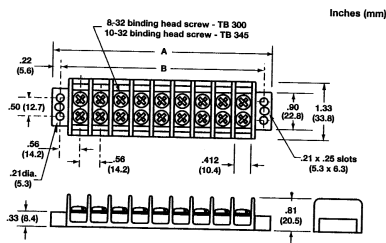

TERMINAL BLOCKS & BARRIER STRIPS

30 Amp Dual Row Terminal Blocks

Specifications:

Rating: UL 30A @600V
 CSA 30A @600V
 Center Spacing: 9/16" (.562")
 Wire Size: #10-22 AWG Copper
 Screw Size: #8-32 Combo Head
 Distance Between Barriers: .41"
 Material: UL Rated 94VO Thermoplastic
 Operating Temperature: 130°C (260°F) Max.
 -40°C (-40°F) Min.
 Breakdown Voltage: 7500V RMS

| Part Number | No. Poles | "A" dim. | "B" dim. |
|-------------|-----------|----------|----------|
| 13-1602 | 2 | 2.13" | 1.69" |
| 13-1603 | 3 | 2.69" | 2.25" |
| 13-1604 | 4 | 3.25" | 2.81" |
| 13-1605 | 5 | 3.81" | 3.37" |
| 13-1606 | 6 | 4.37" | 3.94" |
| 13-1607 | 7 | 4.94" | 4.50" |
| 13-1608 | 8 | 5.50" | 5.06" |
| 13-1609 | 9 | 6.06" | 5.62" |
| 13-1610 | 10 | 6.62" | 6.19" |
| 13-1612 | 12 | 7.75" | 7.31" |

75 Amp Dual Row Terminal Blocks

Specifications:

Rating: UL & CSA 75A* @600V
 *75A max. with pressure terminal & #4 AWG wire
 Center Spacing: 11/16" (.687")
 Wire Size: #10-14 AWG Copper
 Screw Size: #10-32 Combo Head
 Distance Between Barriers: .56"
 Material: UL Rated 94VO Thermoplastic
 Operating Temperature: 130°C (260°F) Max.
 -40°C (-40°F) Min.
 Breakdown Voltage: 7500V RMS

| Part Number | No. Poles | "A" dim. | "B" dim. |
|-------------|-----------|----------|----------|
| 13-1702 | 2 | 2.51" | 2.06" |
| 13-1703 | 3 | 3.20" | 2.75" |
| 13-1704 | 4 | 3.89" | 3.44" |
| 13-1705 | 5 | 4.58" | 4.13" |
| 13-1706 | 6 | 5.26" | 4.81" |
| 13-1707 | 7 | 5.95" | 5.50" |
| 13-1708 | 8 | 6.64" | 6.19" |
| 13-1709 | 9 | 7.33" | 6.88" |
| 13-1710 | 10 | 8.01" | 7.56" |
| 13-1712 | 12 | 9.39" | 8.94" |