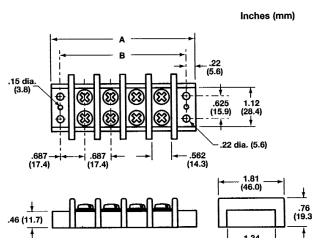

TERMINAL BLOCKS & BARRIER STRIPS

30 Amp Dual Row Terminal Blocks

Specifications:

Rating: UL 30A @600V
 CSA 30A @600V
 Center Spacing: 9/16" (.562")
 Wire Size: #10-22 AWG Copper
 Screw Size: #8-32 Combo Head
 Distance Between Barriers: .41"
 Material: UL Rated 94VO Thermoplastic
 Operating Temperature: 130°C (260°F) Max.
 -40°C (-40°F) Min.
 Breakdown Voltage: 7500V RMS

| Part Number | No. Poles | "A" dim. | "B" dim. |
|-------------|-----------|----------|----------|
| 13-1602 | 2 | 2.13" | 1.69" |
| 13-1603 | 3 | 2.69" | 2.25" |
| 13-1604 | 4 | 3.25" | 2.81" |
| 13-1605 | 5 | 3.81" | 3.37" |
| 13-1606 | 6 | 4.37" | 3.94" |
| 13-1607 | 7 | 4.94" | 4.50" |
| 13-1608 | 8 | 5.50" | 5.06" |
| 13-1609 | 9 | 6.06" | 5.62" |
| 13-1610 | 10 | 6.62" | 6.19" |
| 13-1612 | 12 | 7.75" | 7.31" |

75 Amp Dual Row Terminal Blocks

Specifications:

Rating: UL & CSA 75A* @600V
 *75A max. with pressure terminal & #4 AWG wire
 Center Spacing: 11/16" (.687")
 Wire Size: #10-14 AWG Copper
 Screw Size: #10-32 Combo Head
 Distance Between Barriers: .56"
 Material: UL Rated 94VO Thermoplastic
 Operating Temperature: 130°C (260°F) Max.
 -40°C (-40°F) Min.
 Breakdown Voltage: 7500V RMS

| Part Number | No. Poles | "A" dim. | "B" dim. |
|-------------|-----------|----------|----------|
| 13-1702 | 2 | 2.51" | 2.06" |
| 13-1703 | 3 | 3.20" | 2.75" |
| 13-1704 | 4 | 3.89" | 3.44" |
| 13-1705 | 5 | 4.58" | 4.13" |
| 13-1706 | 6 | 5.26" | 4.81" |
| 13-1707 | 7 | 5.95" | 5.50" |
| 13-1708 | 8 | 6.64" | 6.19" |
| 13-1709 | 9 | 7.33" | 6.88" |
| 13-1710 | 10 | 8.01" | 7.56" |
| 13-1712 | 12 | 9.39" | 8.94" |